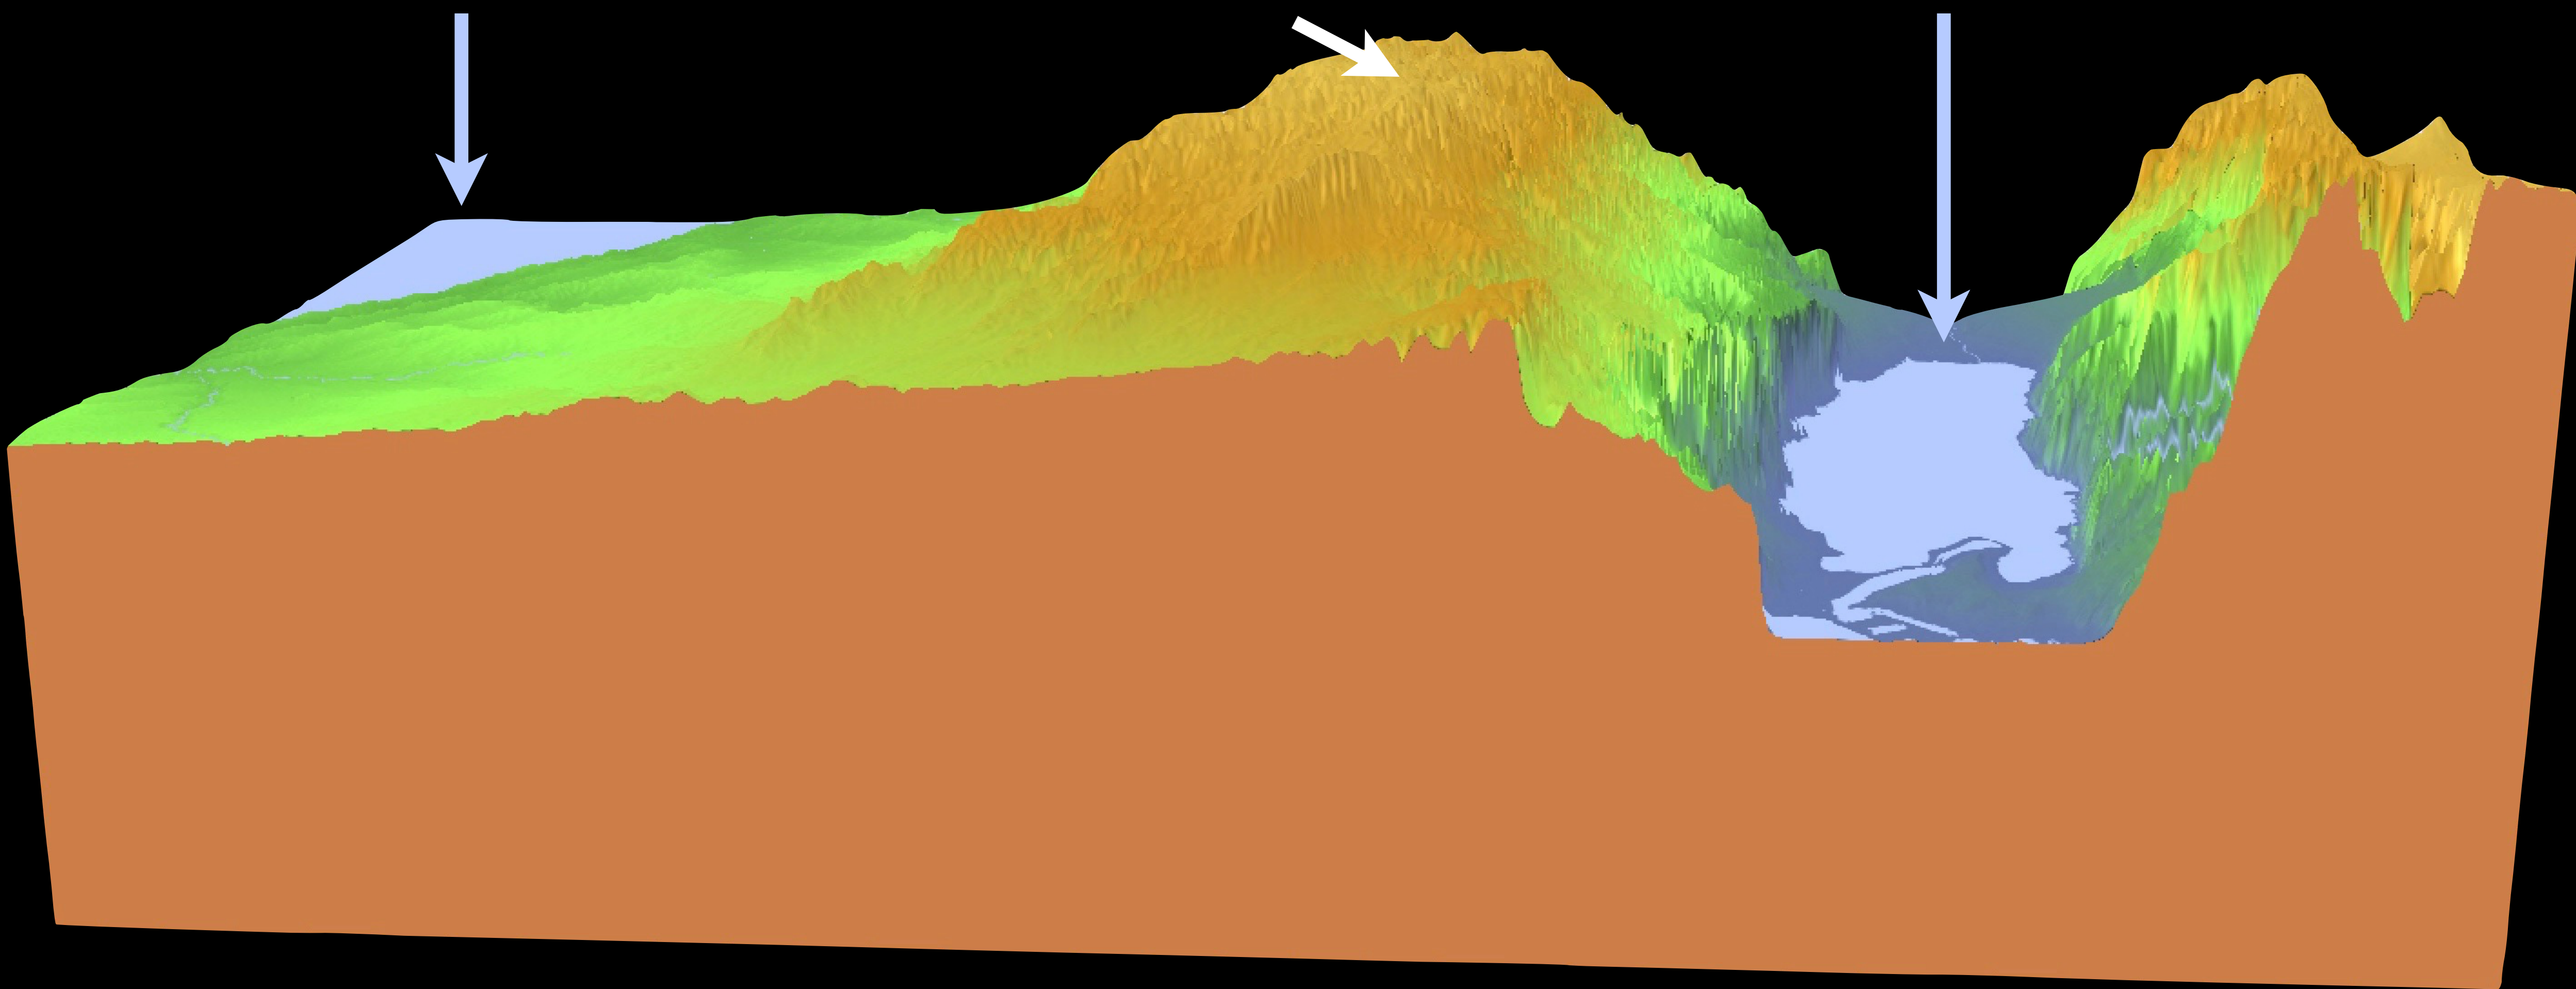

CANAAN

●
Kadesh
Barnea

Red
Sea

▲
Mt. Sinai

Mediterranean Sea

EGYPT

CANAAN

Kadesh
Barnea

Red
Sea

Mt. Sinai

“My servant Caleb has a different spirit and follows me wholeheartedly” (vs. 24)

STRONGER

Joshua 14

pg. 226

STRONGER

Mediterranean Sea

Jerusalem

Hebron

**Mediterranean Sea
(0 feet)**

**Hebron
(3,150 ft)**

**Dead Sea
(-1,360 feet)**

Mediterranean Sea

Jericho ●

Plains of Moab

DENNIS QUaid MATTHEW FOX FOREST WHITAKER WITH SIGOURNEY WEAVER AND WILLIAM HURT

VANTAGE POINT

Elevating your vantage point generates
the courage to act.

STRONGER

“God, use me.”

STRONGER

Elevating your vantage point generates
the courage to act.