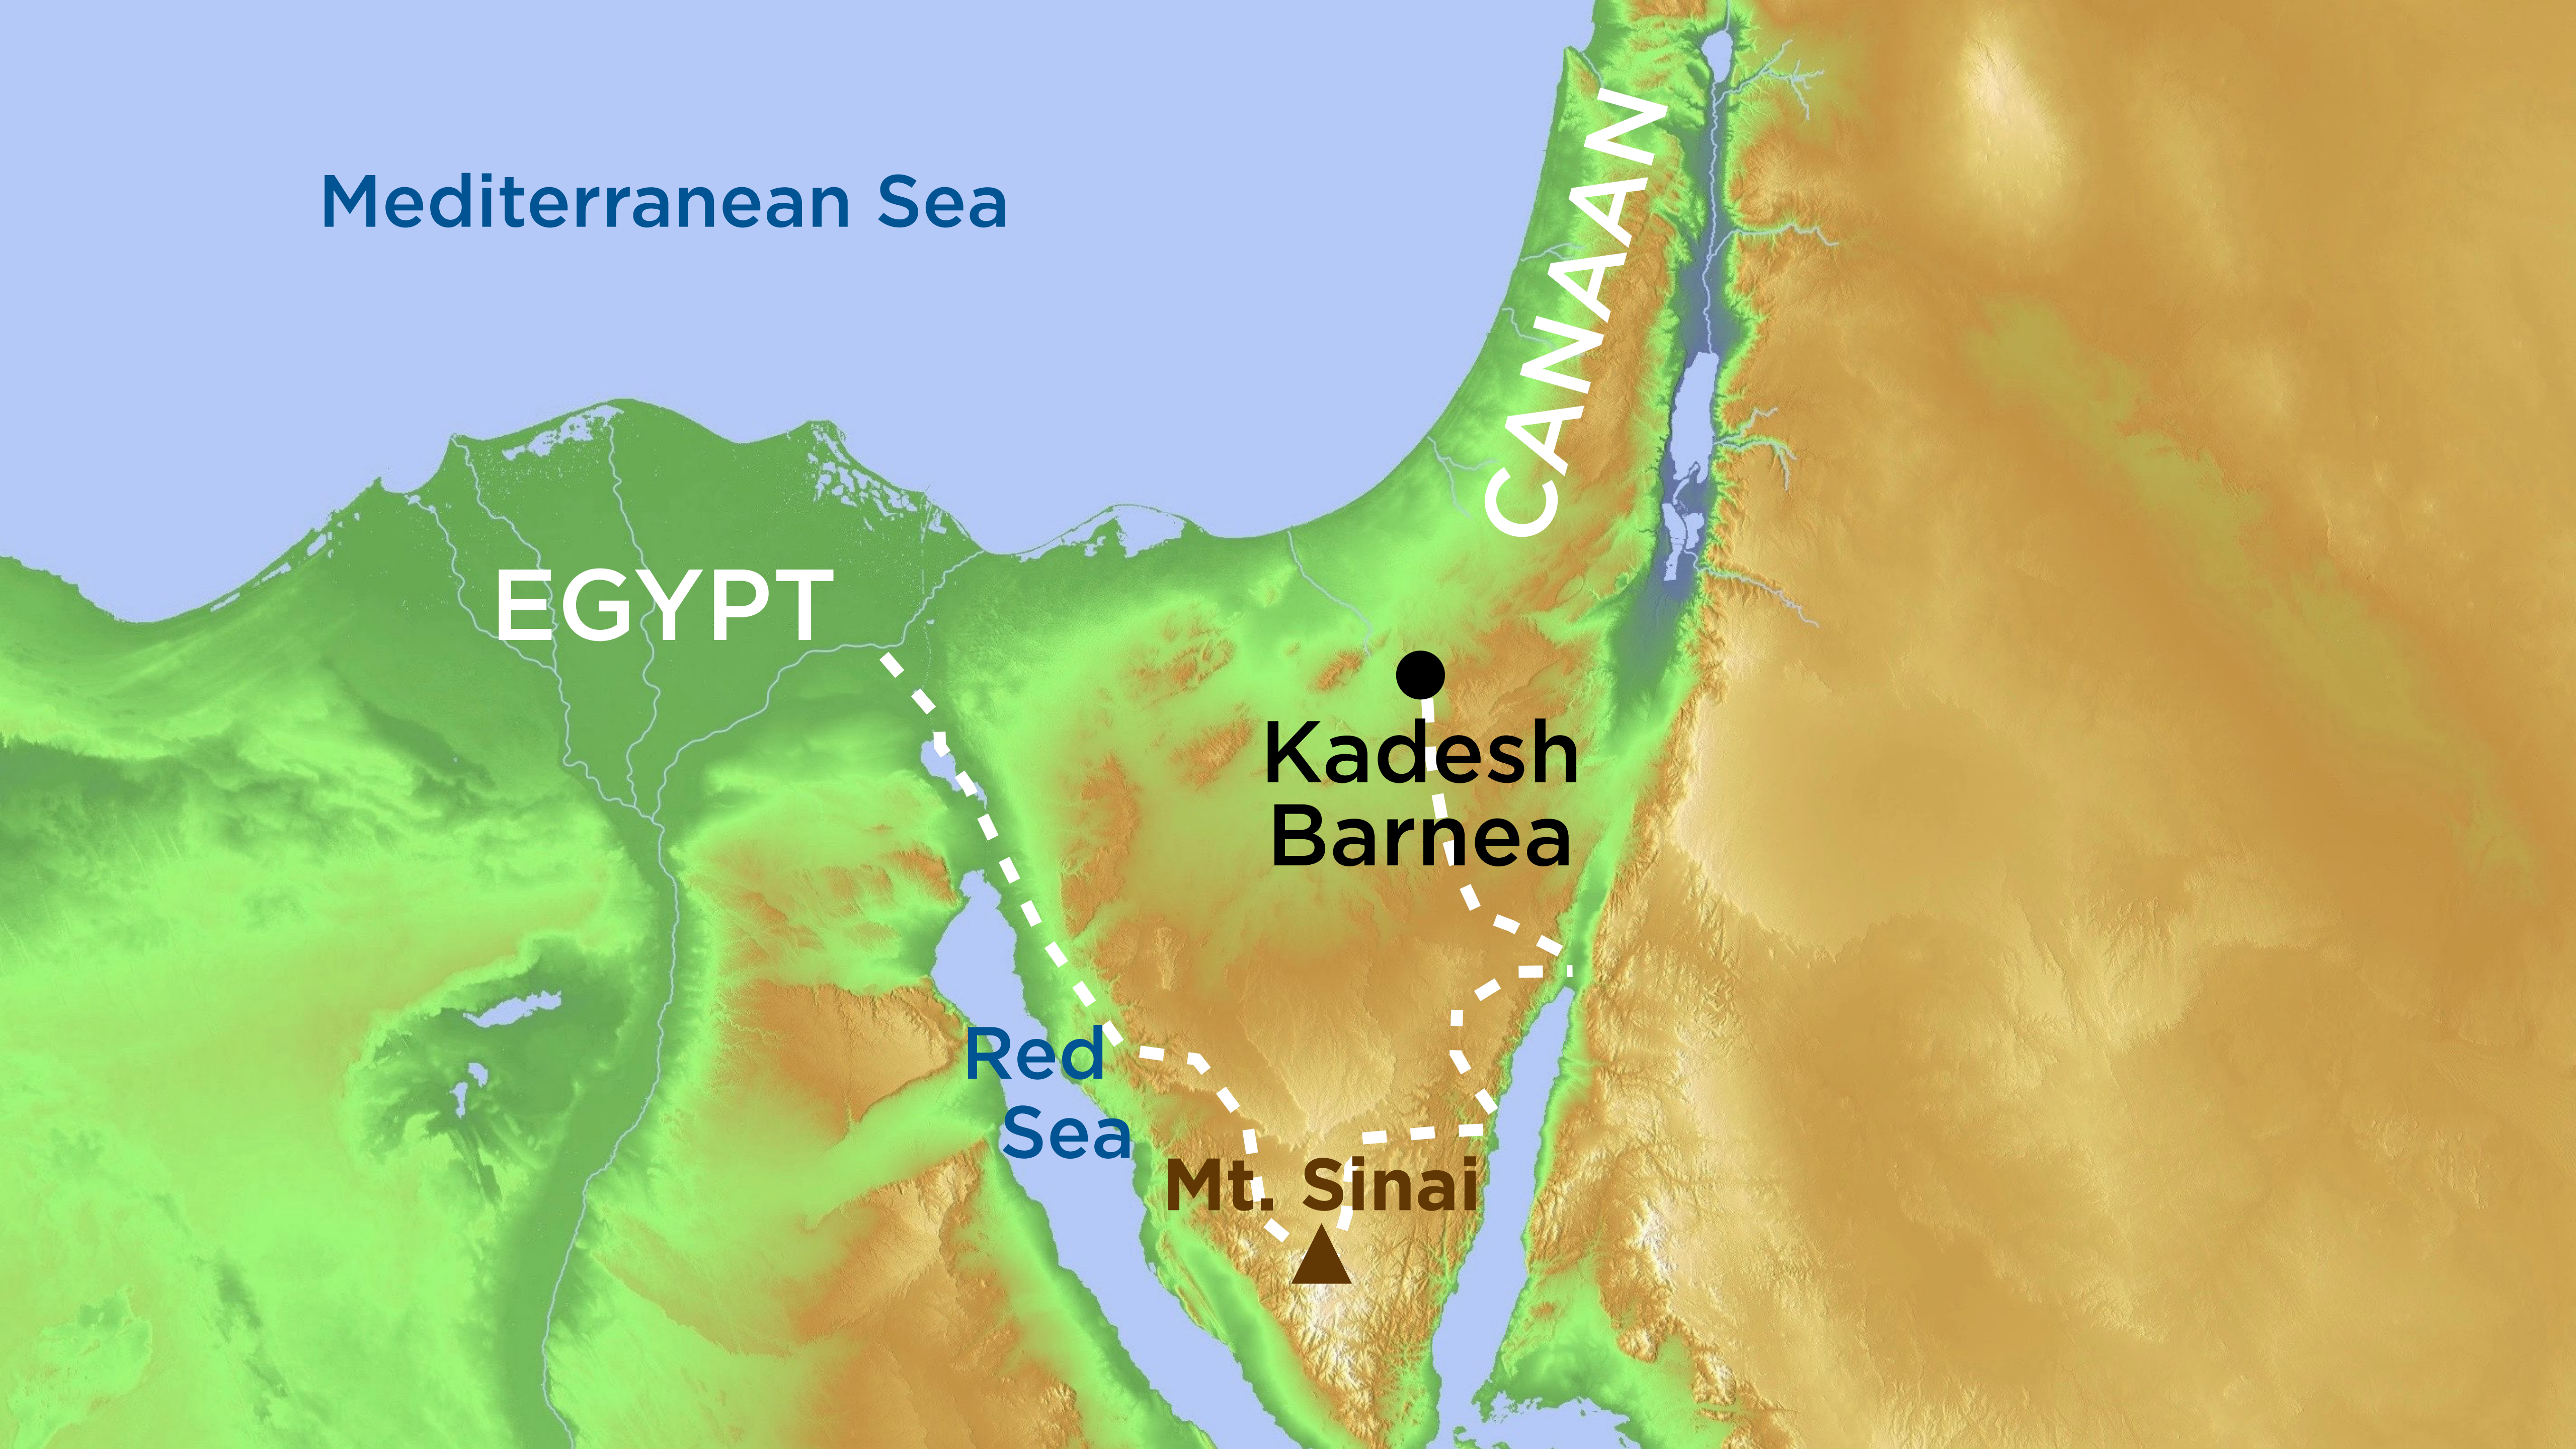

CANAAN

●
Kadesh
Barnea

Red
Sea

▲
Mt. Sinai

Mediterranean Sea

EGYPT

CANAAN

Kadesh
Barnea

Red
Sea

Mt. Sinai

“My servant Caleb has a different spirit and follows me wholeheartedly” (vs. 24)

STRONGER

Joshua 14

pg. 226

STRONGER

Mediterranean Sea

Jerusalem

Hebron

**Mediterranean Sea
(0 feet)**

**Hebron
(3,150 ft)**

**Dead Sea
(-1,360 feet)**

Mediterranean Sea

Jericho ●

Plains of Moab