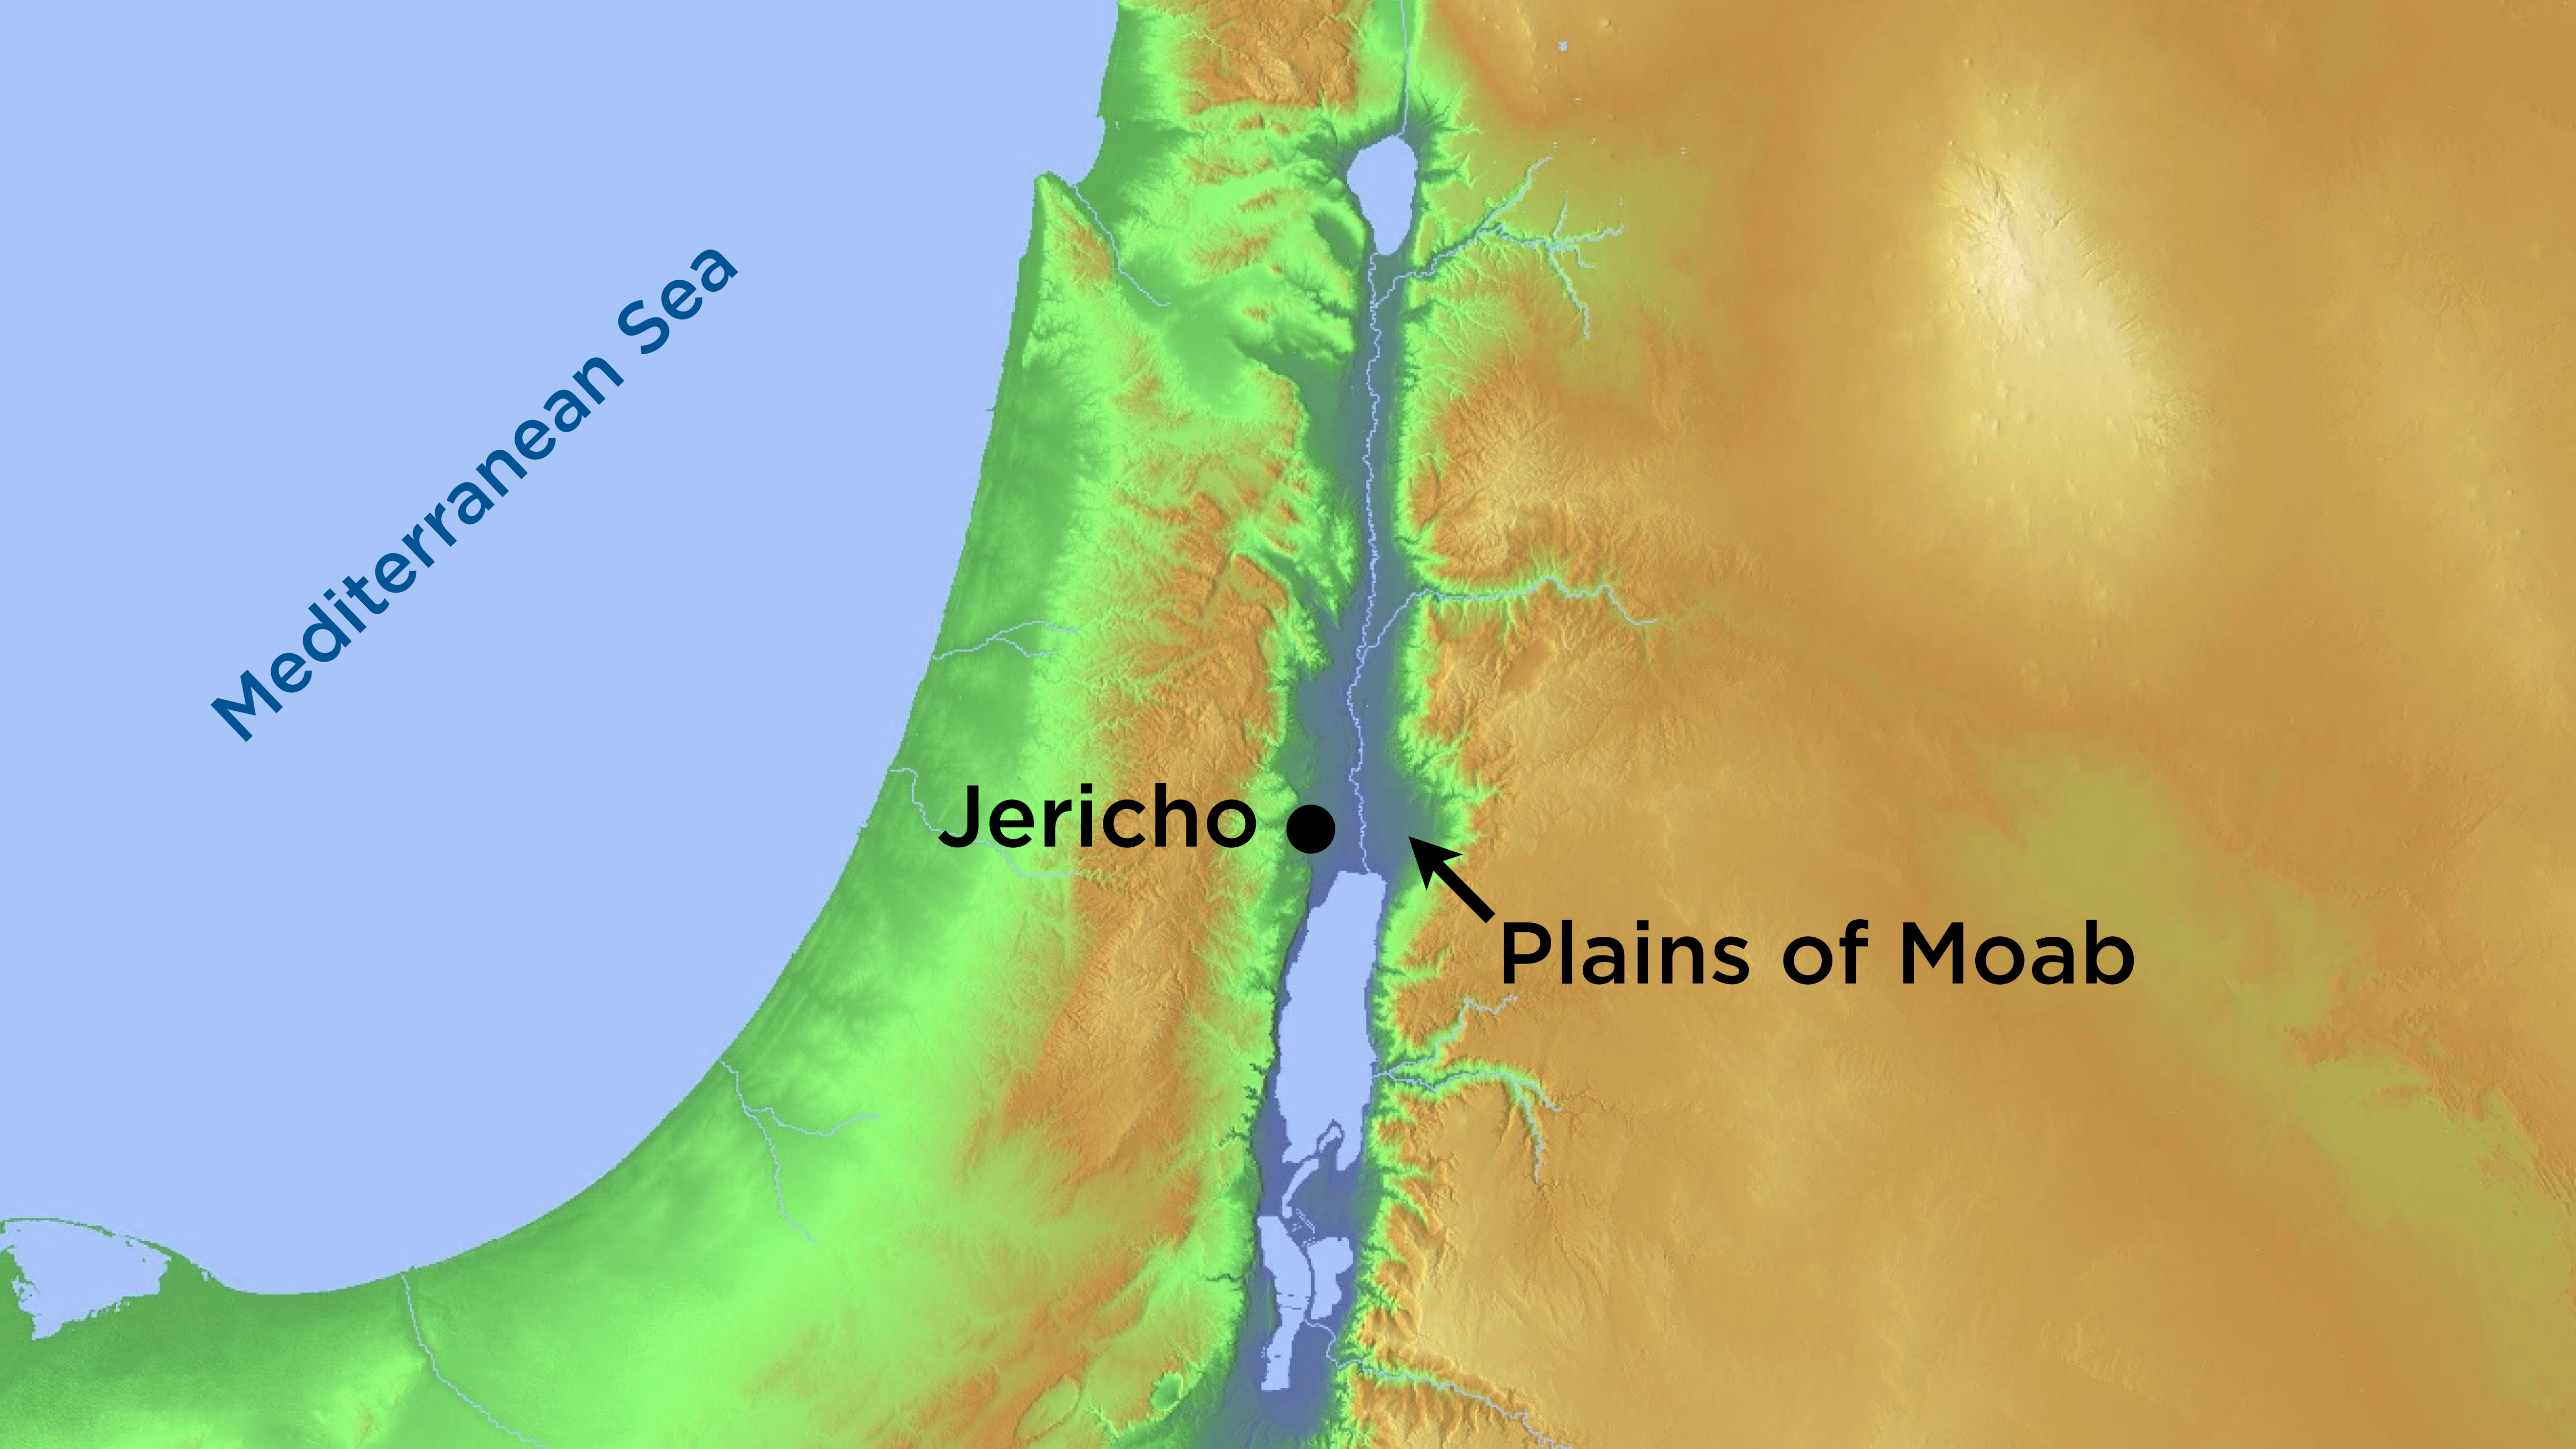

CANAAN

●
Kadesh
Barnea

Red
Sea

▲
Mt. Sinai

Mediterranean Sea

EGYPT

CANAAN

Kadesh
Barnea

Red
Sea

Mt. Sinai

“My servant Caleb has a different spirit and follows me wholeheartedly” (vs. 24)

STRONGER

Joshua 14

pg. 226

STRONGER

Mediterranean Sea

Jerusalem

Hebron

**Mediterranean Sea
(0 feet)**

**Hebron
(3,150 ft)**

**Dead Sea
(-1,360 feet)**

Mediterranean Sea

Jericho ●

Plains of Moab